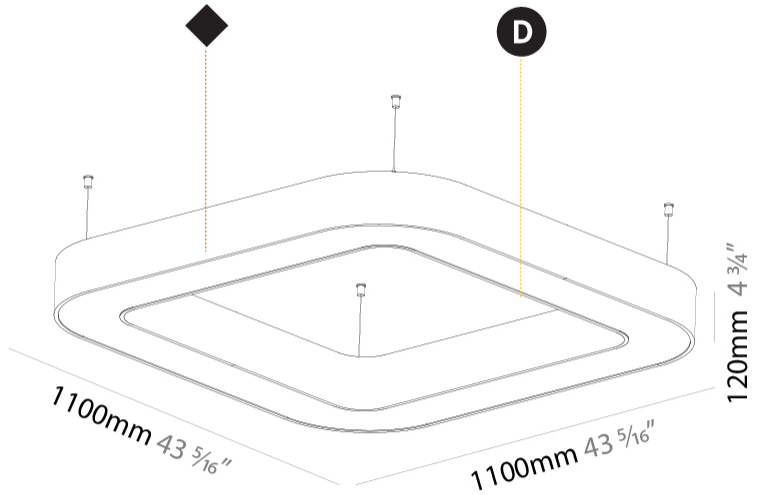

GENERAL

Series: Glorious
Subseries: Glorious Quantum
Brand: Prolicht
Division: Architectural
Mounting Type: Suspension
Mounting Location: Ceiling
Subcategory: Ambient

PHYSICAL

Shape: Square
Length (mm): 1100
Length (in): 43 5/16
Width (mm): 1100
Width (in): 43 5/16
Height (mm): 120
Height (in): 4 3/4
Max. Overall Height (mm): 2120
Max. Overall Height (in): 83 7/16
Light Distribution: Direct / Indirect
Weight (kg): 13.639
Weight (lbs): 30
Diffuser: PMMA - Opal or Micro-Prism
Fixture Finish: SSR / BKV / CWI / CRY / HAB / LAG / UFT / ITA / RUA / RUR / MIC / FTG / MYG / TWT / LOD / PUS / FRO / FUP / KIA / POP / BLS / SPG / MEY / GOH / GUM / CHC / COM / ABZ / JAG / OBR / MOS / ROR
Fixture Material: Aluminum

ELECTRICAL

Lamp Type: LED (Zhaga Standard)
Input Wattage (W): 100
Total Output Wattage (W): 80 / 64 (3500K)
Dimming: Non-Dimming / Phase Dimming (120Vac only) / 0-10V Dimming
Driver Included: Yes
Driver Location: Integrated
Driver Type: Constant Current - 120 / 277Vac
Driver Class: Class 2
Input Voltage (V): 120 - 277
Constant Current (MA): 350 / 1200/800 (3500K)

LED

Color Temperature (°K): 3000 / 3500 / 4000
Max. Delivered Lumen (lm): 5540 / 5733 / 5850 Direct / 4870 / 5047 / 5150 Indirect
CRI: >80 CRI
Efficiency (%): 70.9
Lamp Life (hrs): 50000

OPTICAL

RATINGS AND CERTIFICATIONS

Certified By: Certified for North American Standards
IP rating: IP20